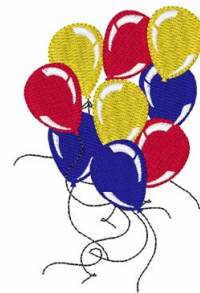

**Name:** Balloons Lets Party

**SKU:** WD02-JLA005669A

**Brand:** Windmill Designs

**Unique Colors:** 13 (10 color Stops)

## Unique Colors

	<b>Color Name (Color Code)</b>	<b>Manufacturer - Type</b>
	Super White (1001) [No Color Selected]	madeira - rayon
	Dusty Lilac (1263) [No Color Selected]	madeira - rayon
	Crocus (286)	Exquisite - Polyester 1000m

# Complete Color Sequence

#		Color Name (Color Code)	Manufacturer - Type
1		Super White (1001) [No Color Selected]	madeira - rayon
2		Super White (1001) [No Color Selected]	madeira - rayon
3		Crocus (286)	Exquisite - Polyester 1000m