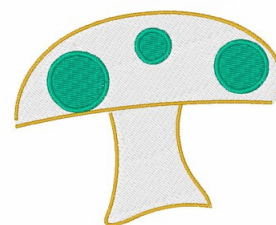

Name: Mushroom Lover Machine Embroidery Design

SKU: WD02-JLA005662B

Brand: Windmill Designs

Unique Colors: 13 (6 color Stops)

mushroom lover

Unique Colors

	Color Name (Color Code)	Manufacturer - Type
	Super White (1001) [No Color Selected]	madeira - rayon
	Dusty Lilac (1263) [No Color Selected]	madeira - rayon
	Crocus (286)	Exquisite - Polyester 1000m

Complete Color Sequence

#		Color Name (Color Code)	Manufacturer - Type
1		Super White (1001) [No Color Selected]	madeira - rayon
2		Super White (1001) [No Color Selected]	madeira - rayon
3		Crocus (286)	Exquisite - Polyester 1000m