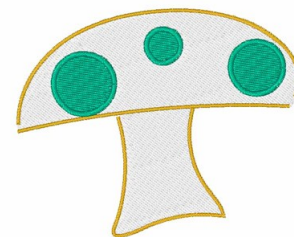

**Name:** Magic Mushroom Machine Embroidery Design

**SKU:** WD02-JLA005662A

**Brand:** Windmill Designs

**Unique Colors:** 13 (4 color Stops)

## Unique Colors

	<b>Color Name (Color Code)</b>	<b>Manufacturer - Type</b>
	Super White (1001) [No Color Selected]	madeira - rayon
	Dusty Lilac (1263) [No Color Selected]	madeira - rayon
	Crocus (286)	Exquisite - Polyester 1000m