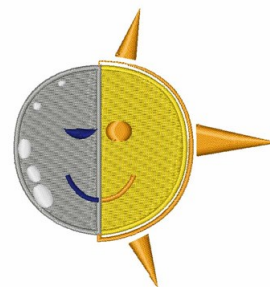

Name: Day Night Sun

SKU: WD02-JLA005656A

Brand: Windmill Designs

Unique Colors: 13 (6 color Stops)

Unique Colors

	Color Name (Color Code)	Manufacturer - Type
	Super White (1001) [No Color Selected]	madeira - rayon
	Dusty Lilac (1263) [No Color Selected]	madeira - rayon
	Crocus (286)	Exquisite - Polyester 1000m

Complete Color Sequence

#		Color Name (Color Code)	Manufacturer - Type
1		Super White (1001) [No Color Selected]	madeira - rayon
2		Super White (1001) [No Color Selected]	madeira - rayon
3		Crocus (286)	Exquisite - Polyester 1000m