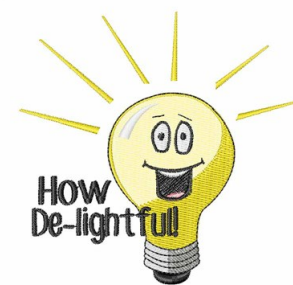

Name: How De-lightful! Machine Embroidery Design

SKU: WD02-JLA005646C

Brand: Windmill Designs

Unique Colors: 13 (10 color Stops)

Unique Colors

	Color Name (Color Code)	Manufacturer - Type
	Super White (1001) [No Color Selected]	madeira - rayon
	Dusty Lilac (1263) [No Color Selected]	madeira - rayon
	Crocus (286)	Exquisite - Polyester 1000m