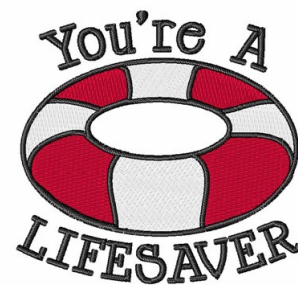

Name: Youre A Life Saver Machine Embroidery Design

SKU: WD02-JLA005645D

Brand: Windmill Designs

Unique Colors: 13 (3 color Stops)

Unique Colors

	Color Name (Color Code)	Manufacturer - Type
	Super White (1001) [No Color Selected]	madeira - rayon
	Dusty Lilac (1263) [No Color Selected]	madeira - rayon
	Crocus (286)	Exquisite - Polyester 1000m