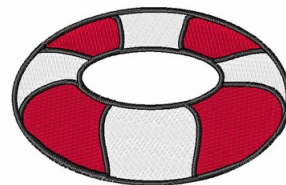

Name: Life Preserver Machine Embroidery Design

SKU: WD02-JLA005645A

Brand: Windmill Designs

Unique Colors: 13 (3 color Stops)

Unique Colors

	Color Name (Color Code)	Manufacturer - Type
	Super White (1001) [No Color Selected]	madeira - rayon
	Dusty Lilac (1263) [No Color Selected]	madeira - rayon
	Crocus (286)	Exquisite - Polyester 1000m

Complete Color Sequence

#		Color Name (Color Code)	Manufacturer - Type
1		Super White (1001) [No Color Selected]	madeira - rayon
2		Super White (1001) [No Color Selected]	madeira - rayon
3		Crocus (286)	Exquisite - Polyester 1000m