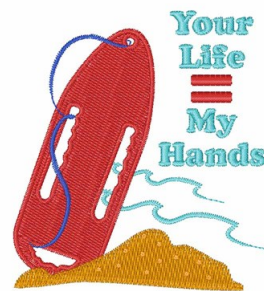

Name: Your Life My Hands Machine Embroidery Design

SKU: WD02-JLA005644D

Brand: Windmill Designs

Unique Colors: 13 (7 color Stops)

Unique Colors

	Color Name (Color Code)	Manufacturer - Type
	Super White (1001) [No Color Selected]	madeira - rayon
	Dusty Lilac (1263) [No Color Selected]	madeira - rayon
	Crocus (286)	Exquisite - Polyester 1000m