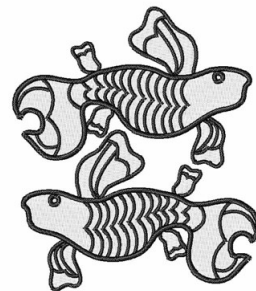

Name: Koi Fish

SKU: WD02-JLA005640A

Brand: Windmill Designs

Unique Colors: 13 (4 color Stops)

Unique Colors

	Color Name (Color Code)	Manufacturer - Type
	Super White (1001) [No Color Selected]	madeira - rayon
	Dusty Lilac (1263) [No Color Selected]	madeira - rayon
	Crocus (286)	Exquisite - Polyester 1000m

Complete Color Sequence

#		Color Name (Color Code)	Manufacturer - Type
1		Super White (1001) [No Color Selected]	madeira - rayon
2		Super White (1001) [No Color Selected]	madeira - rayon
3		Crocus (286)	Exquisite - Polyester 1000m