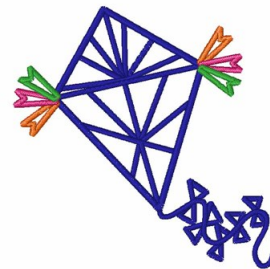

Name: Fly A Kite Machine Embroidery Design

SKU: WD02-JLA005639A

Brand: Windmill Designs

Unique Colors: 13 (4 color Stops)

Unique Colors

	Color Name (Color Code)	Manufacturer - Type
	Super White (1001) [No Color Selected]	madeira - rayon
	Dusty Lilac (1263) [No Color Selected]	madeira - rayon
	Crocus (286)	Exquisite - Polyester 1000m

Complete Color Sequence

#		Color Name (Color Code)	Manufacturer - Type
1		Super White (1001) [No Color Selected]	madeira - rayon
2		Super White (1001) [No Color Selected]	madeira - rayon
3		Crocus (286)	Exquisite - Polyester 1000m