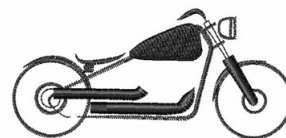

Name: Motorcycle Machine Embroidery Design

SKU: WD02-JLA005617A

Brand: Windmill Designs

Unique Colors: 13 (1 color Stops)

Unique Colors

	Color Name (Color Code)	Manufacturer - Type
	Super White (1001) [No Color Selected]	madeira - rayon
	Dusty Lilac (1263) [No Color Selected]	madeira - rayon
	Crocus (286)	Exquisite - Polyester 1000m