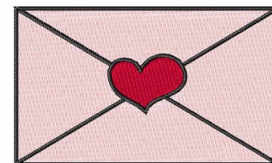

Name: Love Letter Machine Embroidery Design

SKU: WD02-JLA005605A

Brand: Windmill Designs

Unique Colors: 13 (3 color Stops)

Unique Colors

	Color Name (Color Code)	Manufacturer - Type
	Super White (1001) [No Color Selected]	madeira - rayon
	Dusty Lilac (1263) [No Color Selected]	madeira - rayon
	Crocus (286)	Exquisite - Polyester 1000m

Complete Color Sequence

#		Color Name (Color Code)	Manufacturer - Type
1		Super White (1001) [No Color Selected]	madeira - rayon
2		Super White (1001) [No Color Selected]	madeira - rayon
3		Crocus (286)	Exquisite - Polyester 1000m