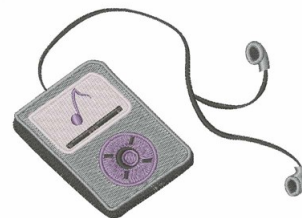

Name: IPod Machine Embroidery Design

SKU: WD02-JLA005589A

Brand: Windmill Designs

Unique Colors: 13 (6 color Stops)

Unique Colors

	Color Name (Color Code)	Manufacturer - Type
	Super White (1001) [No Color Selected]	madeira - rayon
	Dusty Lilac (1263) [No Color Selected]	madeira - rayon
	Crocus (286)	Exquisite - Polyester 1000m

Complete Color Sequence

#		Color Name (Color Code)	Manufacturer - Type
1		Super White (1001) [No Color Selected]	madeira - rayon
2		Super White (1001) [No Color Selected]	madeira - rayon
3		Crocus (286)	Exquisite - Polyester 1000m