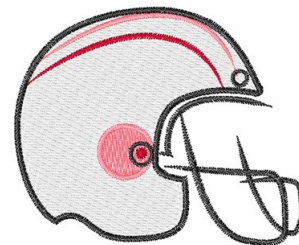

**Name:** Football Helmet Machine Embroidery Design

**SKU:** WD02-JLA005584A

**Brand:** Windmill Designs

**Unique Colors:** 13 (4 color Stops)