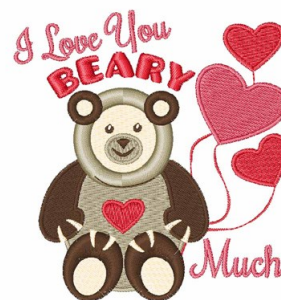

Name: Love You Beary Much Machine
Embroidery Design

SKU: WD02-JLA005570C

Brand: Windmill Designs

Unique Colors: 13 (13 color Stops)

Unique Colors

| | Color Name (Color Code) | Manufacturer - Type |
|--|--|-----------------------------|
| | Super White (1001) [No Color Selected] | madeira - rayon |
| | Dusty Lilac (1263) [No Color Selected] | madeira - rayon |
| | Crocus (286) | Exquisite - Polyester 1000m |