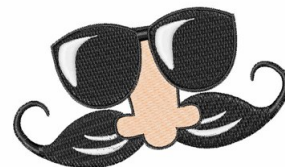

Name: Disguise

SKU: WD02-JLA005568A

Brand: Windmill Designs

Unique Colors: 13 (5 color Stops)

Unique Colors

	Color Name (Color Code)	Manufacturer - Type
	Super White (1001) [No Color Selected]	madeira - rayon
	Dusty Lilac (1263) [No Color Selected]	madeira - rayon
	Crocus (286)	Exquisite - Polyester 1000m

Complete Color Sequence

#		Color Name (Color Code)	Manufacturer - Type
1		Super White (1001) [No Color Selected]	madeira - rayon
2		Super White (1001) [No Color Selected]	madeira - rayon
3		Crocus (286)	Exquisite - Polyester 1000m