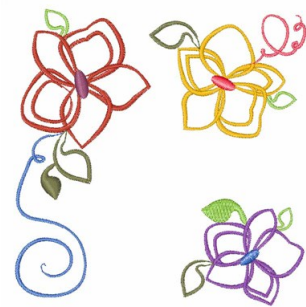

Name: Floral Outline Machine Embroidery Design

SKU: WD02-JLA005561A

Brand: Windmill Designs

Unique Colors: 13 (8 color Stops)

Unique Colors

	Color Name (Color Code)	Manufacturer - Type
	Super White (1001) [No Color Selected]	madeira - rayon
	Dusty Lilac (1263) [No Color Selected]	madeira - rayon
	Crocus (286)	Exquisite - Polyester 1000m

Complete Color Sequence

#		Color Name (Color Code)	Manufacturer - Type
1		Super White (1001) [No Color Selected]	madeira - rayon
2		Super White (1001) [No Color Selected]	madeira - rayon
3		Crocus (286)	Exquisite - Polyester 1000m