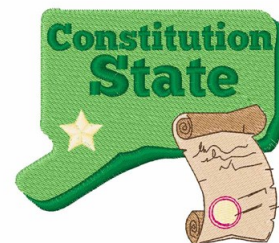

Name: Constitution State Machine Embroidery Design

SKU: WD02-JLA005541C

Brand: Windmill Designs

Unique Colors: 13 (7 color Stops)

Unique Colors

	Color Name (Color Code)	Manufacturer - Type
	Super White (1001) [No Color Selected]	madeira - rayon
	Dusty Lilac (1263) [No Color Selected]	madeira - rayon
	Crocus (286)	Exquisite - Polyester 1000m