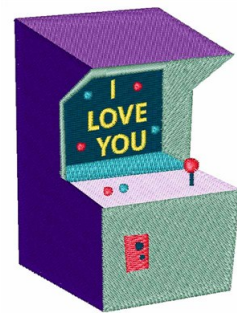

**Name:** I Love You Machine Embroidery Design

**SKU:** WD02-JLA005537C

**Brand:** Windmill Designs

**Unique Colors:** 13 (12 color Stops)