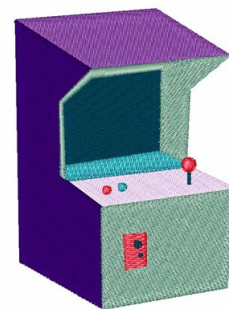

**Name:** Video Game

**SKU:** WD02-JLA005537A

**Brand:** Windmill Designs

**Unique Colors:** 13 (9 color Stops)

## Unique Colors

	<b>Color Name (Color Code)</b>	<b>Manufacturer - Type</b>
	Super White (1001) [No Color Selected]	madeira - rayon
	Dusty Lilac (1263) [No Color Selected]	madeira - rayon
	Crocus (286)	Exquisite - Polyester 1000m

# Complete Color Sequence

#		Color Name (Color Code)	Manufacturer - Type
1		Super White (1001) [No Color Selected]	madeira - rayon
2		Super White (1001) [No Color Selected]	madeira - rayon
3		Crocus (286)	Exquisite - Polyester 1000m