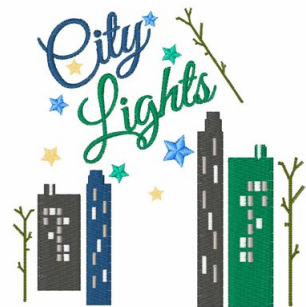

Name: City Lights Machine Embroidery Design

SKU: WD02-JLA005534C

Brand: Windmill Designs

Unique Colors: 13 (14 color Stops)

Unique Colors

	Color Name (Color Code)	Manufacturer - Type
	Super White (1001) [No Color Selected]	madeira - rayon
	Dusty Lilac (1263) [No Color Selected]	madeira - rayon
	Crocus (286)	Exquisite - Polyester 1000m