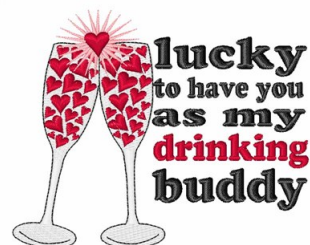

Name: Drinking Buddy Machine Embroidery Design

SKU: WD02-JLA005529C

Brand: Windmill Designs

Unique Colors: 13 (6 color Stops)

Unique Colors

	Color Name (Color Code)	Manufacturer - Type
	Super White (1001) [No Color Selected]	madeira - rayon
	Dusty Lilac (1263) [No Color Selected]	madeira - rayon
	Crocus (286)	Exquisite - Polyester 1000m