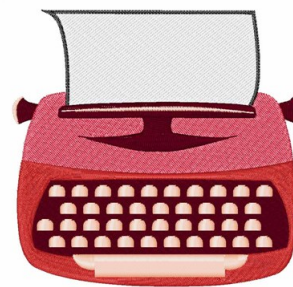

Name: Typewriter Machine Embroidery Design

SKU: WD02-JLA005520B

Brand: Windmill Designs

Unique Colors: 13 (7 color Stops)

Unique Colors

	Color Name (Color Code)	Manufacturer - Type
	Super White (1001) [No Color Selected]	madeira - rayon
	Dusty Lilac (1263) [No Color Selected]	madeira - rayon
	Crocus (286)	Exquisite - Polyester 1000m