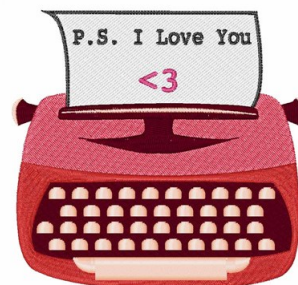

Name: I Love You Machine Embroidery Design

SKU: WD02-JLA005520A

Brand: Windmill Designs

Unique Colors: 13 (9 color Stops)

Unique Colors

	Color Name (Color Code)	Manufacturer - Type
	Super White (1001) [No Color Selected]	madeira - rayon
	Dusty Lilac (1263) [No Color Selected]	madeira - rayon
	Crocus (286)	Exquisite - Polyester 1000m