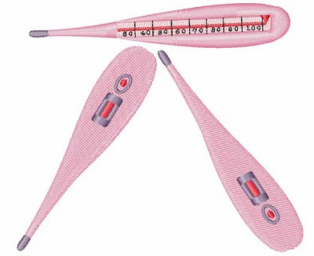

**Name:** Thermometers

**SKU:** WD02-JLA005515A

**Brand:** Windmill Designs

**Unique Colors:** 13 (12 color Stops)

## Unique Colors

	<b>Color Name (Color Code)</b>	<b>Manufacturer - Type</b>
	Super White (1001) [No Color Selected]	madeira - rayon
	Dusty Lilac (1263) [No Color Selected]	madeira - rayon
	Crocus (286)	Exquisite - Polyester 1000m

# Complete Color Sequence

#		Color Name (Color Code)	Manufacturer - Type
1		Super White (1001) [No Color Selected]	madeira - rayon
2		Super White (1001) [No Color Selected]	madeira - rayon
3		Crocus (286)	Exquisite - Polyester 1000m