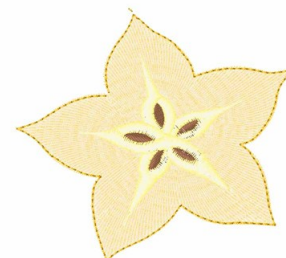

Name: Star Fruit

SKU: WD02-JLA005509A

Brand: Windmill Designs

Unique Colors: 13 (4 color Stops)

Unique Colors

	Color Name (Color Code)	Manufacturer - Type
	Super White (1001) [No Color Selected]	madeira - rayon
	Dusty Lilac (1263) [No Color Selected]	madeira - rayon
	Crocus (286)	Exquisite - Polyester 1000m

Complete Color Sequence

#		Color Name (Color Code)	Manufacturer - Type
1		Super White (1001) [No Color Selected]	madeira - rayon
2		Super White (1001) [No Color Selected]	madeira - rayon
3		Crocus (286)	Exquisite - Polyester 1000m