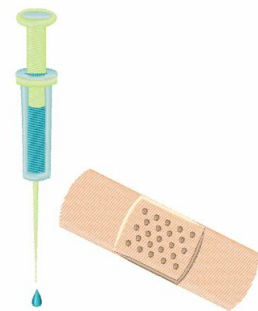

Name: Flu Shot

SKU: WD02-JLA005505A

Brand: Windmill Designs

Unique Colors: 13 (9 color Stops)

Unique Colors

	Color Name (Color Code)	Manufacturer - Type
	Super White (1001) [No Color Selected]	madeira - rayon
	Dusty Lilac (1263) [No Color Selected]	madeira - rayon
	Crocus (286)	Exquisite - Polyester 1000m

Complete Color Sequence

#		Color Name (Color Code)	Manufacturer - Type
1		Super White (1001) [No Color Selected]	madeira - rayon
2		Super White (1001) [No Color Selected]	madeira - rayon
3		Crocus (286)	Exquisite - Polyester 1000m