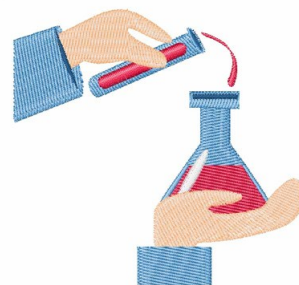

Name: Chemistry Machine Embroidery Design

SKU: WD02-JLA005502A

Brand: Windmill Designs

Unique Colors: 13 (9 color Stops)

Unique Colors

	Color Name (Color Code)	Manufacturer - Type
	Super White (1001) [No Color Selected]	madeira - rayon
	Dusty Lilac (1263) [No Color Selected]	madeira - rayon
	Crocus (286)	Exquisite - Polyester 1000m

Complete Color Sequence

#		Color Name (Color Code)	Manufacturer - Type
1		Super White (1001) [No Color Selected]	madeira - rayon
2		Super White (1001) [No Color Selected]	madeira - rayon
3		Crocus (286)	Exquisite - Polyester 1000m