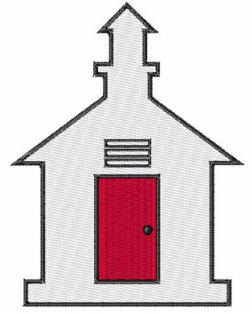

Name: School Building

SKU: WD02-JLA005500A

Brand: Windmill Designs

Unique Colors: 13 (3 color Stops)

Unique Colors

	Color Name (Color Code)	Manufacturer - Type
	Super White (1001) [No Color Selected]	madeira - rayon
	Dusty Lilac (1263) [No Color Selected]	madeira - rayon
	Crocus (286)	Exquisite - Polyester 1000m