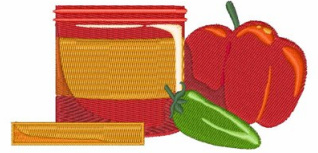

Name: Salsa

SKU: WD02-JLA005497A

Brand: Windmill Designs

Unique Colors: 13 (16 color Stops)

Unique Colors

	Color Name (Color Code)	Manufacturer - Type
	Super White (1001) [No Color Selected]	madeira - rayon
	Dusty Lilac (1263) [No Color Selected]	madeira - rayon
	Crocus (286)	Exquisite - Polyester 1000m

Complete Color Sequence

#		Color Name (Color Code)	Manufacturer - Type
1		Super White (1001) [No Color Selected]	madeira - rayon
2		Super White (1001) [No Color Selected]	madeira - rayon
3		Crocus (286)	Exquisite - Polyester 1000m