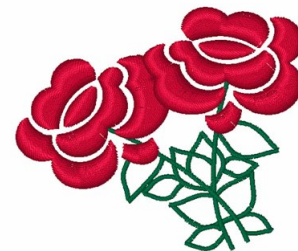

Name: Red Roses Machine Embroidery Design

SKU: WD02-JLA005495A

Brand: Windmill Designs

Unique Colors: 13 (2 color Stops)

Unique Colors

	Color Name (Color Code)	Manufacturer - Type
	Super White (1001) [No Color Selected]	madeira - rayon
	Dusty Lilac (1263) [No Color Selected]	madeira - rayon
	Crocus (286)	Exquisite - Polyester 1000m

Complete Color Sequence

#		Color Name (Color Code)	Manufacturer - Type
1		Super White (1001) [No Color Selected]	madeira - rayon
2		Super White (1001) [No Color Selected]	madeira - rayon
3		Crocus (286)	Exquisite - Polyester 1000m