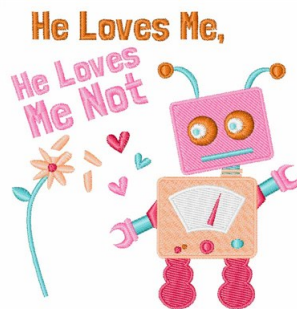

Name: He Loves Me Machine Embroidery Design

SKU: WD02-JLA005494B

Brand: Windmill Designs

Unique Colors: 13 (17 color Stops)

Unique Colors

	Color Name (Color Code)	Manufacturer - Type
	Super White (1001) [No Color Selected]	madeira - rayon
	Dusty Lilac (1263) [No Color Selected]	madeira - rayon
	Crocus (286)	Exquisite - Polyester 1000m