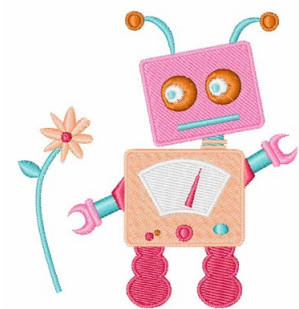

Name: Cute Robot

SKU: WD02-JLA005494A

Brand: Windmill Designs

Unique Colors: 13 (10 color Stops)

Unique Colors

	Color Name (Color Code)	Manufacturer - Type
	Super White (1001) [No Color Selected]	madeira - rayon
	Dusty Lilac (1263) [No Color Selected]	madeira - rayon
	Crocus (286)	Exquisite - Polyester 1000m