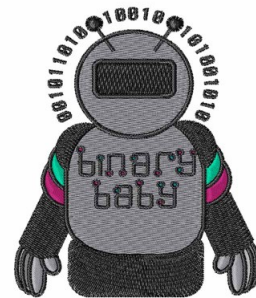

Name: Binary Baby Machine Embroidery Design

SKU: WD02-JLA005493D

Brand: Windmill Designs

Unique Colors: 13 (10 color Stops)

Unique Colors

	Color Name (Color Code)	Manufacturer - Type
	Super White (1001) [No Color Selected]	madeira - rayon
	Dusty Lilac (1263) [No Color Selected]	madeira - rayon
	Crocus (286)	Exquisite - Polyester 1000m