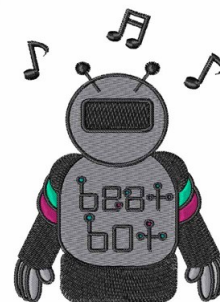

Name: Beet Bot Machine Embroidery Design

SKU: WD02-JLA005493C

Brand: Windmill Designs

Unique Colors: 13 (10 color Stops)

Unique Colors

	Color Name (Color Code)	Manufacturer - Type
	Super White (1001) [No Color Selected]	madeira - rayon
	Dusty Lilac (1263) [No Color Selected]	madeira - rayon
	Crocus (286)	Exquisite - Polyester 1000m

Complete Color Sequence

#		Color Name (Color Code)	Manufacturer - Type
1		Super White (1001) [No Color Selected]	madeira - rayon
2		Super White (1001) [No Color Selected]	madeira - rayon
3		Crocus (286)	Exquisite - Polyester 1000m