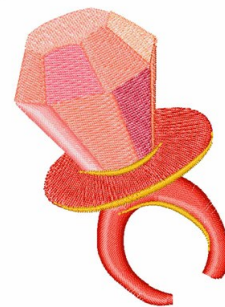

**Name:** Lollipop Ring

**SKU:** WD02-JLA005492A

**Brand:** Windmill Designs

**Unique Colors:** 13 (9 color Stops)

## Unique Colors

	<b>Color Name (Color Code)</b>	<b>Manufacturer - Type</b>
	Super White (1001) [No Color Selected]	madeira - rayon
	Dusty Lilac (1263) [No Color Selected]	madeira - rayon
	Crocus (286)	Exquisite - Polyester 1000m

# Complete Color Sequence

#		Color Name (Color Code)	Manufacturer - Type
1		Super White (1001) [No Color Selected]	madeira - rayon
2		Super White (1001) [No Color Selected]	madeira - rayon
3		Crocus (286)	Exquisite - Polyester 1000m