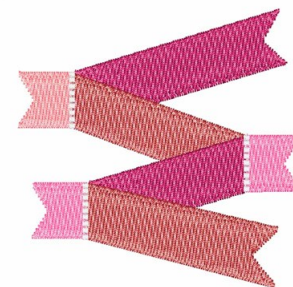

**Name:** Ribbon Banner

**SKU:** WD02-JLA005490B

**Brand:** Windmill Designs

**Unique Colors:** 13 (7 color Stops)

## Unique Colors

	<b>Color Name (Color Code)</b>	<b>Manufacturer - Type</b>
	Super White (1001) [No Color Selected]	madeira - rayon
	Dusty Lilac (1263) [No Color Selected]	madeira - rayon
	Crocus (286)	Exquisite - Polyester 1000m

# Complete Color Sequence

#		Color Name (Color Code)	Manufacturer - Type
1		Super White (1001) [No Color Selected]	madeira - rayon
2		Super White (1001) [No Color Selected]	madeira - rayon
3		Crocus (286)	Exquisite - Polyester 1000m