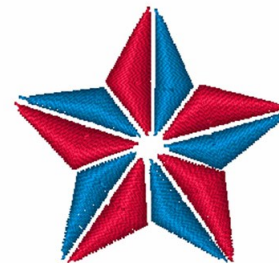

Name: Patriotic Star Machine Embroidery Design

SKU: WD02-JLA005486B

Brand: Windmill Designs

Unique Colors: 13 (2 color Stops)

Unique Colors

	Color Name (Color Code)	Manufacturer - Type
	Super White (1001) [No Color Selected]	madeira - rayon
	Dusty Lilac (1263) [No Color Selected]	madeira - rayon
	Crocus (286)	Exquisite - Polyester 1000m