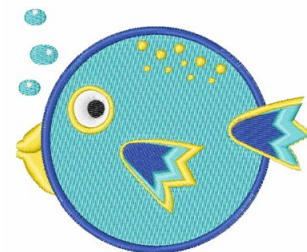

**Name:** Round Fish

**SKU:** WD02-JLA005482A

**Brand:** Windmill Designs

**Unique Colors:** 13 (8 color Stops)

## Unique Colors

	<b>Color Name (Color Code)</b>	<b>Manufacturer - Type</b>
	Super White (1001) [No Color Selected]	madeira - rayon
	Dusty Lilac (1263) [No Color Selected]	madeira - rayon
	Crocus (286)	Exquisite - Polyester 1000m