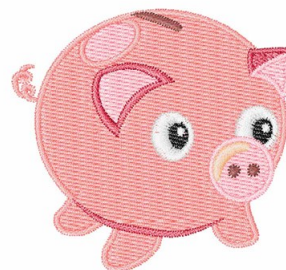

Name: Piggy Bank

SKU: WD02-JLA005474B

Brand: Windmill Designs

Unique Colors: 13 (8 color Stops)

Unique Colors

	Color Name (Color Code)	Manufacturer - Type
	Super White (1001) [No Color Selected]	madeira - rayon
	Dusty Lilac (1263) [No Color Selected]	madeira - rayon
	Crocus (286)	Exquisite - Polyester 1000m