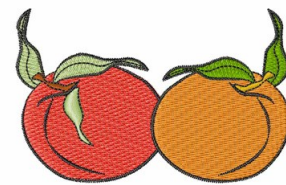

Name: Peaches

SKU: WD02-JLA005471A

Brand: Windmill Designs

Unique Colors: 13 (10 color Stops)

Unique Colors

	Color Name (Color Code)	Manufacturer - Type
	Super White (1001) [No Color Selected]	madeira - rayon
	Dusty Lilac (1263) [No Color Selected]	madeira - rayon
	Crocus (286)	Exquisite - Polyester 1000m

Complete Color Sequence

#		Color Name (Color Code)	Manufacturer - Type
1		Super White (1001) [No Color Selected]	madeira - rayon
2		Super White (1001) [No Color Selected]	madeira - rayon
3		Crocus (286)	Exquisite - Polyester 1000m