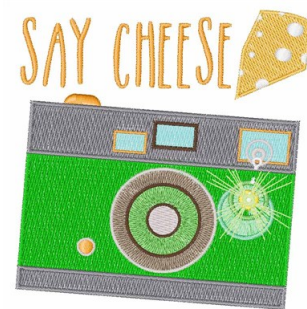

Name: Say Cheese Machine Embroidery Design

SKU: WD02-JLA005466C

Brand: Windmill Designs

Unique Colors: 13 (21 color Stops)

Unique Colors

	Color Name (Color Code)	Manufacturer - Type
	Super White (1001) [No Color Selected]	madeira - rayon
	Dusty Lilac (1263) [No Color Selected]	madeira - rayon
	Crocus (286)	Exquisite - Polyester 1000m

Complete Color Sequence

#		Color Name (Color Code)	Manufacturer - Type
1		Super White (1001) [No Color Selected]	madeira - rayon
2		Super White (1001) [No Color Selected]	madeira - rayon
3		Crocus (286)	Exquisite - Polyester 1000m