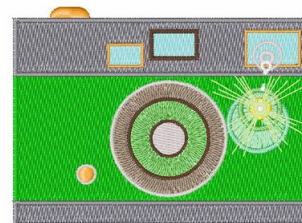

Name: Camera

SKU: WD02-JLA005466A

Brand: Windmill Designs

Unique Colors: 13 (18 color Stops)

Unique Colors

	Color Name (Color Code)	Manufacturer - Type
	Super White (1001) [No Color Selected]	madeira - rayon
	Dusty Lilac (1263) [No Color Selected]	madeira - rayon
	Crocus (286)	Exquisite - Polyester 1000m

Complete Color Sequence

#		Color Name (Color Code)	Manufacturer - Type
1		Super White (1001) [No Color Selected]	madeira - rayon
2		Super White (1001) [No Color Selected]	madeira - rayon
3		Crocus (286)	Exquisite - Polyester 1000m