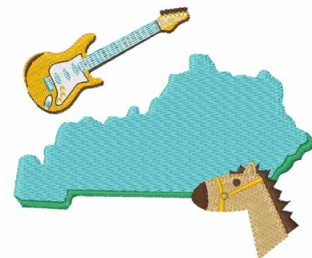

Name: State Of Kentucky

SKU: WD02-JLA005456A

Brand: Windmill Designs

Unique Colors: 13 (15 color Stops)

Unique Colors

	Color Name (Color Code)	Manufacturer - Type
	Super White (1001) [No Color Selected]	madeira - rayon
	Dusty Lilac (1263) [No Color Selected]	madeira - rayon
	Crocus (286)	Exquisite - Polyester 1000m

Complete Color Sequence

#		Color Name (Color Code)	Manufacturer - Type
1		Super White (1001) [No Color Selected]	madeira - rayon
2		Super White (1001) [No Color Selected]	madeira - rayon
3		Crocus (286)	Exquisite - Polyester 1000m