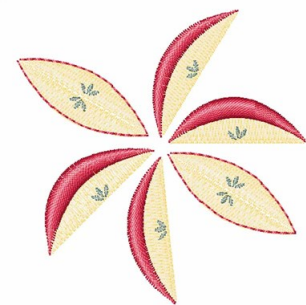

Name: Apple Slices Machine Embroidery Design

SKU: WD02-JLA005454B

Brand: Windmill Designs

Unique Colors: 13 (3 color Stops)

Unique Colors

	Color Name (Color Code)	Manufacturer - Type
	Super White (1001) [No Color Selected]	madeira - rayon
	Dusty Lilac (1263) [No Color Selected]	madeira - rayon
	Crocus (286)	Exquisite - Polyester 1000m

Complete Color Sequence

#		Color Name (Color Code)	Manufacturer - Type
1		Super White (1001) [No Color Selected]	madeira - rayon
2		Super White (1001) [No Color Selected]	madeira - rayon
3		Crocus (286)	Exquisite - Polyester 1000m