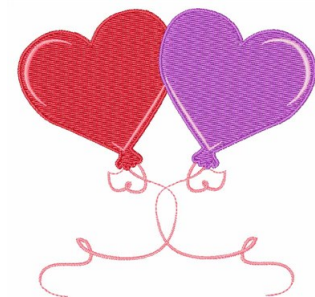

Name: Valentines Heart Balloons

SKU: WD02-JLA005442A

Brand: Windmill Designs

Unique Colors: 13 (5 color Stops)

Unique Colors

	Color Name (Color Code)	Manufacturer - Type
	Super White (1001) [No Color Selected]	madeira - rayon
	Dusty Lilac (1263) [No Color Selected]	madeira - rayon
	Crocus (286)	Exquisite - Polyester 1000m