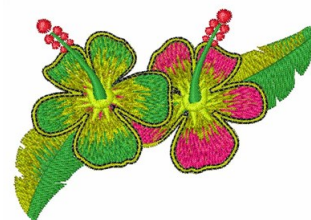

Name: Tropical Flowers Machine Embroidery Design

SKU: WD02-JLA005439B

Brand: Windmill Designs

Unique Colors: 13 (15 color Stops)

Unique Colors

	Color Name (Color Code)	Manufacturer - Type
	Super White (1001) [No Color Selected]	madeira - rayon
	Dusty Lilac (1263) [No Color Selected]	madeira - rayon
	Crocus (286)	Exquisite - Polyester 1000m

Complete Color Sequence

#		Color Name (Color Code)	Manufacturer - Type
1		Super White (1001) [No Color Selected]	madeira - rayon
2		Super White (1001) [No Color Selected]	madeira - rayon
3		Crocus (286)	Exquisite - Polyester 1000m