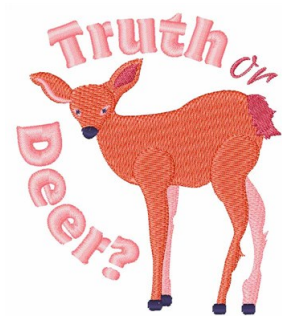

Name: Truth Or Deer Machine Embroidery Design

SKU: WD02-JLA005417D

Brand: Windmill Designs

Unique Colors: 13 (7 color Stops)

Unique Colors

	Color Name (Color Code)	Manufacturer - Type
	Super White (1001) [No Color Selected]	madeira - rayon
	Dusty Lilac (1263) [No Color Selected]	madeira - rayon
	Crocus (286)	Exquisite - Polyester 1000m