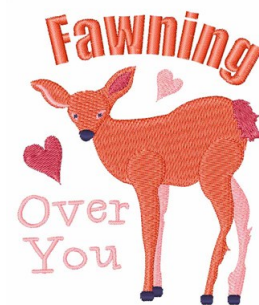

Name: Fawning Over You Machine Embroidery Design

SKU: WD02-JLA005417B

Brand: Windmill Designs

Unique Colors: 13 (7 color Stops)

Unique Colors

	Color Name (Color Code)	Manufacturer - Type
	Super White (1001) [No Color Selected]	madeira - rayon
	Dusty Lilac (1263) [No Color Selected]	madeira - rayon
	Crocus (286)	Exquisite - Polyester 1000m