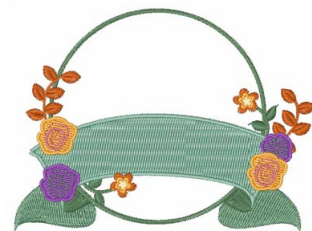

Name: Spring Flowers Machine Embroidery Design

SKU: WD02-JLA005407A

Brand: Windmill Designs

Unique Colors: 13 (11 color Stops)

Unique Colors

	Color Name (Color Code)	Manufacturer - Type
	Super White (1001) [No Color Selected]	madeira - rayon
	Dusty Lilac (1263) [No Color Selected]	madeira - rayon
	Crocus (286)	Exquisite - Polyester 1000m

Complete Color Sequence

#		Color Name (Color Code)	Manufacturer - Type
1		Super White (1001) [No Color Selected]	madeira - rayon
2		Super White (1001) [No Color Selected]	madeira - rayon
3		Crocus (286)	Exquisite - Polyester 1000m